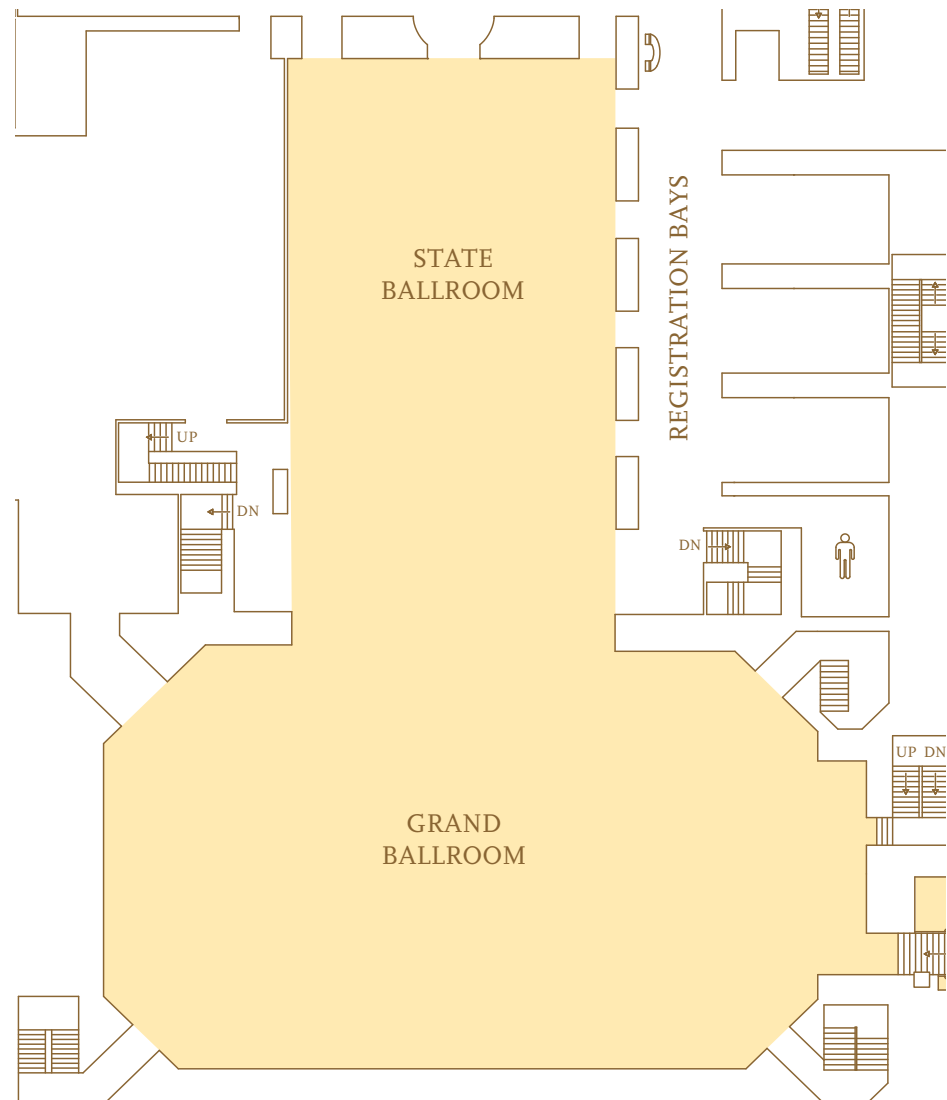

GRAND & state ballroom

Fourth Floor

	Dimensions (l x w)	Square Feet ◊	Ceiling Height	Ceremony	Banquet	Reception •
Grand/State Ballroom	168' x 121'	12,865'	29'	1,500	1,200	1,653

- ◊ Usable square footage
- Capacities take into consideration placement of bars, cocktail rounds, food stations, and experience of hotel