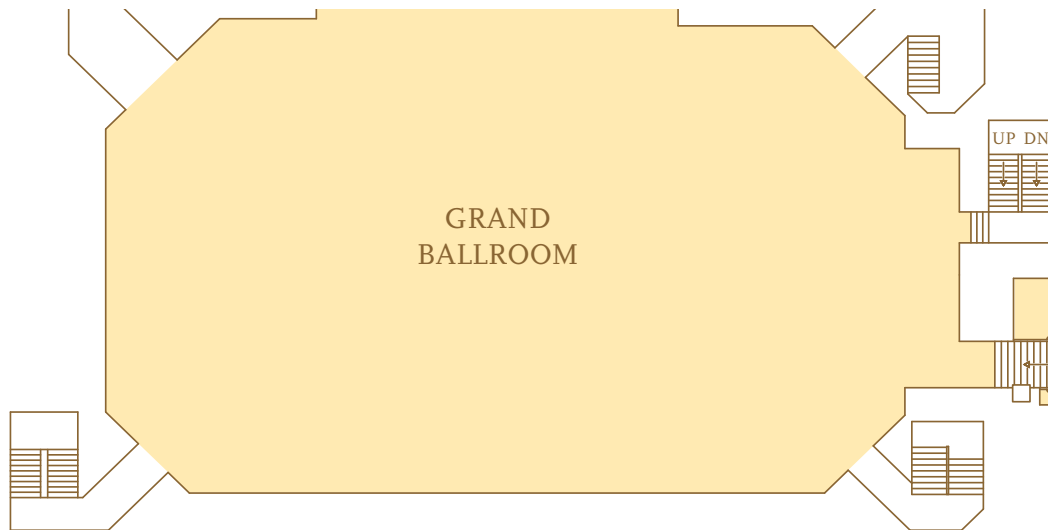

# GRAND ballroom

## Fourth Floor

	Dimensions (L x W)	Square Feet <sup>◇</sup>	Ceiling Height	Ceremony	Banquet	Reception •
Grand Ballroom	70' x 121'	9,248'	29'	1,000	800	1,119

- ◇ Usable square footage
- Capacities take into consideration placement of bars, cocktail rounds, food stations, and experience of hotel