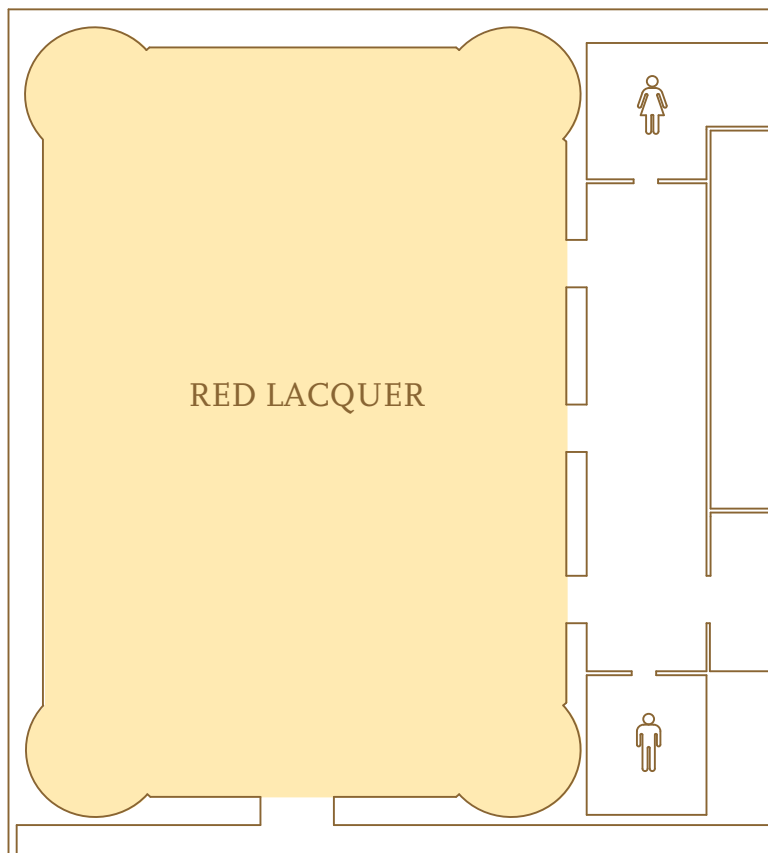

# RED lacquer

	<i>Dimensions (L x W)</i>	<i>Square Feet</i> ◊	<i>Ceiling Height</i>	<i>Ceremony</i>	<i>Banquet</i>	<i>Reception</i> •
Red Lacquer	84' x 98'	7,133'	21'	500	450	688

- ◊ Usable square footage
- Capacities take into consideration placement of bars, cocktail rounds, food stations, and experience of hotel