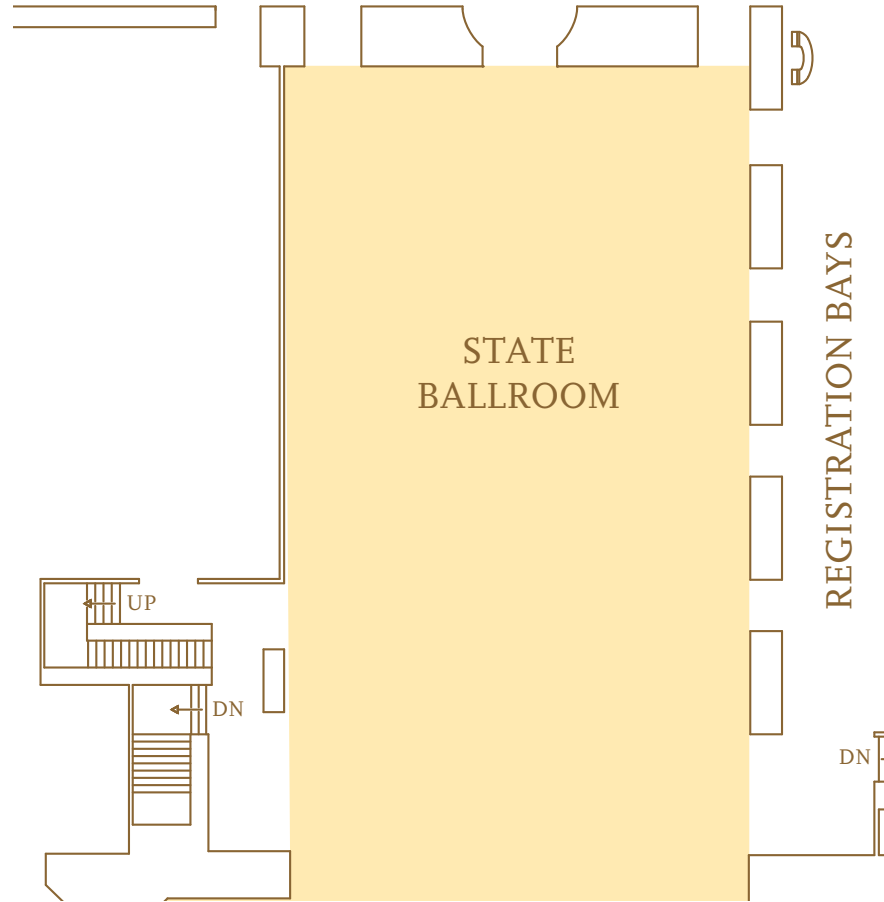

# STATE ballroom

## Fourth Floor

	Dimensions (l x w)	Square Feet ◊	Ceiling Height	Ceremony	Banquet	Reception •
State Ballroom	73' x 47'	3,617'	29'	380	260	408

- ◊ Usable square footage
- Capacities take into consideration placement of bars, cocktail rounds, food stations, and experience of hotel